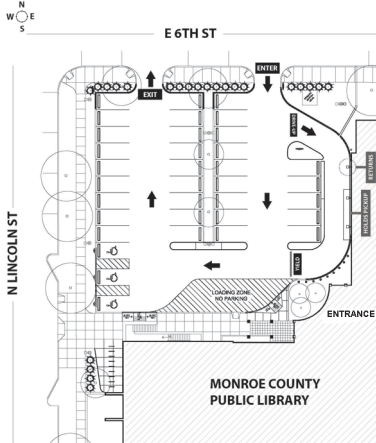

Drive-up Window

Drive-up Window

And 24 hour Materials Drop-Off

Holds Pickup Hours

Sunday	Noon-6pm
Monday-Thursday	9am-9pm
Friday-Saturday	10am-6pm

Return material 24-hours a day at the Drive-up!

Call (812) 349-3090 for additional information.